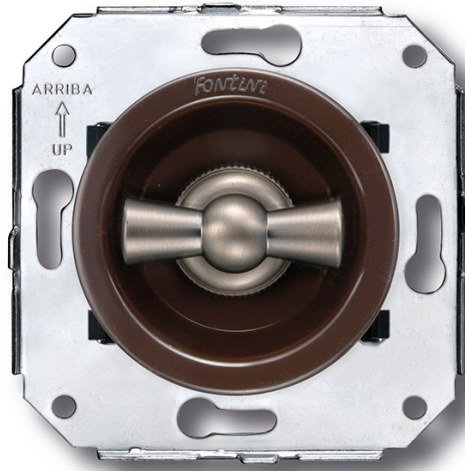

VENEZIA (FITTING INSTALLATION)

35.306.52.2

Venezia switch single pole 10A/250V brown/butterfly knob nickel

EAN: 8422398794057

Specifications

Brand	Fontini
Colour	Brown/nickel
Model	Single-pole switch
Packaging	1 piece

Product	Switch
Series	Venezia
Weight	97g