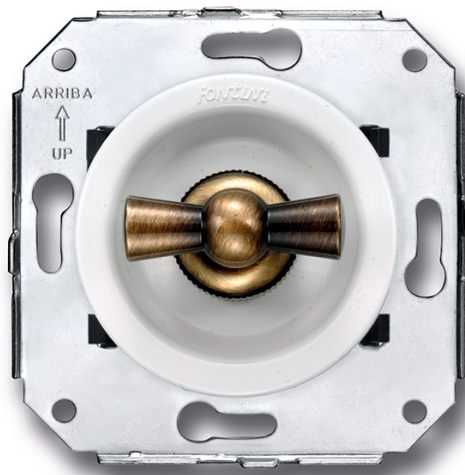

## VENEZIA (FITTING INSTALLATION)

35.344.59.2

Venezia double rotary push button switch 10A/250V  
white/butterfly knob bronze

EAN: 8435263634426

### Specifications

Brand	Fontini
Colour	White/bronze
Model	Double rotary push button switch
Packaging	1 piece

Product	Switch
Series	Venezia
Weight	98g