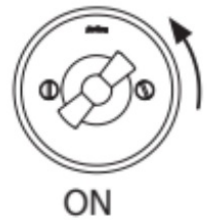

GARBY (SURFACE INSTALLATION)

30.328.63.1

Garby rotary push button switch 10A/250V AC porcelain decoration brown/gold

EAN: 8435450110658

Specifications

Brand	Fontini	Packaging	1 piece
Colour	Brown/gold decor	Product	Switch
Model	Rotary push button switch	Series	Garby (surface installation)