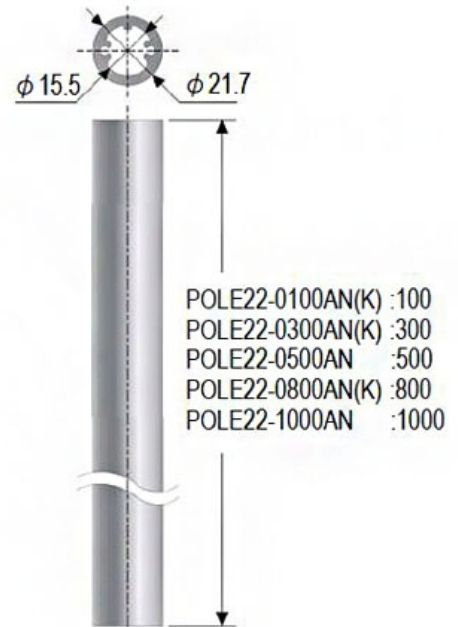

POLE22-1000AN

Aluminium paal 1000mm Ø22mm

Specifications

Brand	Patlite
Colour	Silver
Dimensions	Ø21,7mm x 1000mm
Material	Aluminum

Mounting location	Indoor
Type	Pole mount for Patlite
Weight	520g