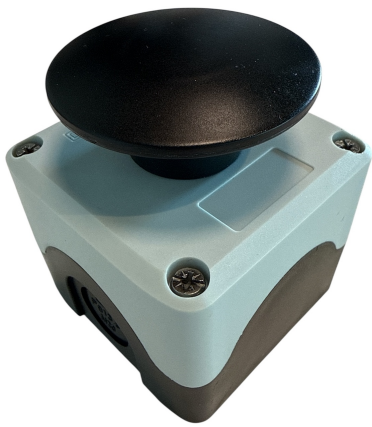

Latching mushroom button | IP65 | 1xNO & 1xNC | black/grey

Specifications

Brand	4K
Dimensions	72mm x 72mm x 86mm
Function	Latching
Ingress protection	IP65

Material	Polycarbonate
Mounting and connection type	M20
Number of contacts	1 x NC & 1 x NO contact