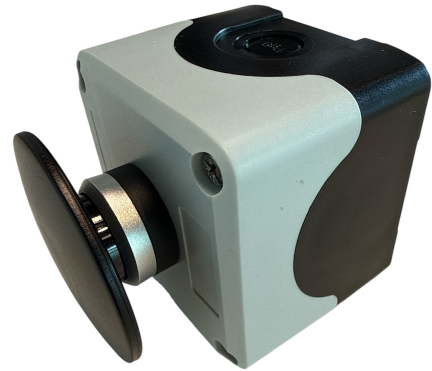

Latching mushroom button | IP65 | 1xNO & 1xNC | black/grey

Specifications

Brand	4K
Dimensions	72mm x 72mm x 86mm
Function	Latching
Ingress protection	IP65

Material	Polycarbonate
Mounting and connection type	M20
Number of contacts	1 x NC & 1 x NO contact