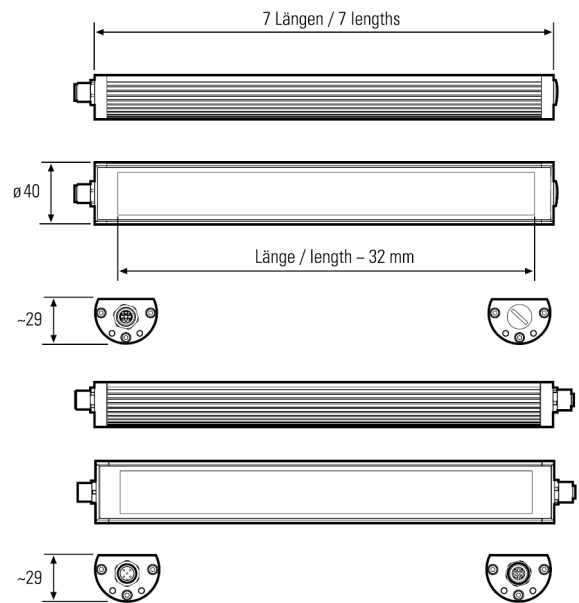

118210-11

TUBELED 40 II | Power | 365mm | Cascade | White

EAN: 4260556622866

## Specifications

Beam angle	100°	Length	365mm
Brand	LED2WORK	Light efficiency	173lm/W
Certificates, quality marks, markings	CE, UKCA, ETL Listed, D mark	Light source	LED
Colour	White (daylight)	Luminous flux	2838lm
Colour rendering	>85	Made in	Germany
Colour temperature range	5700K 3-step McAdam	Material	Housing: aluminium   lens: safety glass
Connection	M12 (A-code), 5-pin	Operating temperature	-30°C to +60°C
Design	TUBELED 40 II Power Cascade	Power (max.)	16,4W
Dimensions	365mm x 29mm x 40mm	Rated voltage	24V DC
Dimmable	Yes, with optional accessory	Type	LED machine lights
Ingress protection	IP67/IP69K	Weight	480g
LED life	>100 000h (L80/B10)	Window type	Diffused safety glass