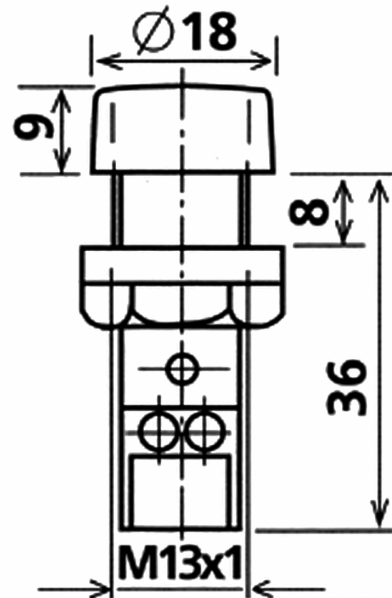

## COMPACT SIGNALLING

07-3130-L4-028Z

LED pilot light 28-50V DC without ring for Ø13mm  
orange

EAN: 1000000000122

### Specifications

Built-in diameter	13mm	Light source	LED
Colour	Amber	Material	Lens polycarbonate, housing PA6.6
Colour lens	Oranje	Number of LEDs	1
Connection	Touch-safe screw connection	Operating voltage	28-50V AC/DC
Dimensions	Ø18mm x 45mm	Rated current	28V AC/DC
Ingress protection	IP44	Type	Signal lamps
LEDs colour	Oranje	Voltage type	AC
Light patterns	Steady	Weight	8g