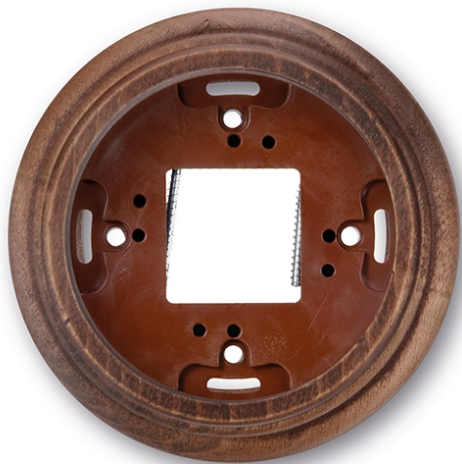

## GARBY (SURFACE INSTALLATION)

30.801.21.2

Garby base 1 element aged beech

EAN: 8422398795900

### Specifications

Brand	Fontini	Packaging	1 piece
Colour	Aged beech	Product	Frames & bases
Dimensions	Ø95mm x 22mm	Series	Garby (surface installation)
Model	Base 1 element	Weight	41g