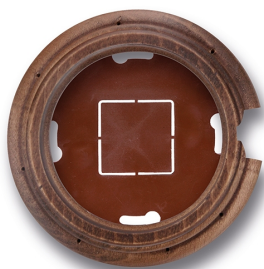

SWITCH

Fontini / Garby (surface installation)

30.821.21.2

Garby base 1 element with cable gland aged beech

EAN: 8435263612554

Specifications

Brand	Fontini
Colour	Aged beech
Dimensions	Ø95mm x 22mm
Packaging	1 piece

Product	Frames & bases
Series	Garby (surface installation)
Type	Base 1 element
Weight	63g