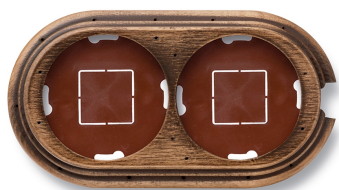

SWITCH

Fontini / Garby (surface installation)

30.822.21.2

Garby base 2 elements vertical with cable gland aged beech

EAN: 8435263612585

Specifications

Brand	Fontini	Product	Frames & bases
Colour	Aged beech	Series	Garby (surface installation)
Dimensions	181mm x 95mm x 22mm	Type	Base 2 elements
Packaging	1 piece	Weight	134g