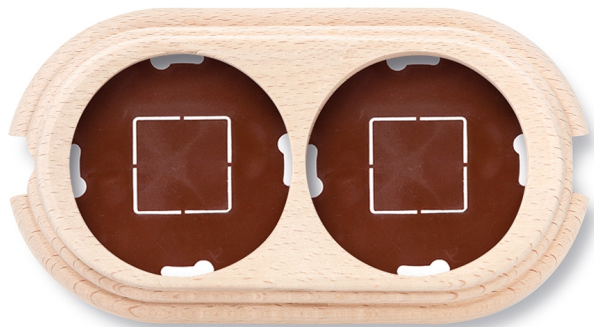

GARBY (SURFACE INSTALLATION)

30.842.00.2

Garby base 2 elements vertical with 2 cable gland
beech unvarnished

EAN: 8435263634686

Specifications

| | | | |
|------------|---------------------|-----------|------------------------------|
| Brand | Fontini | Packaging | 1 piece |
| Colour | Unvarnished beech | Product | Frames & bases |
| Dimensions | 181mm x 95mm x 22mm | Series | Garby (surface installation) |
| Model | Base 2 elements | Weight | 142g |