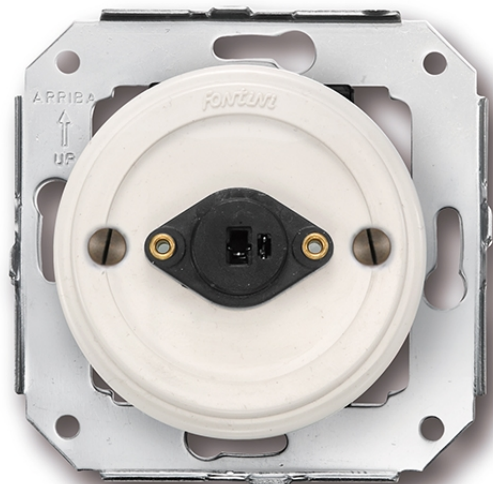

GARBY COLONIAL (FITTING INSTALLATION)

31.905.05.2

Garby Colonial socket for loudspeaker S/DIN 41429
white

EAN: 8422398797850

Specifications

Brand	Fontini	Product	TV/telephone/data/multimedia ports
Colour	White	Series	Garby Colonial (fitting installation)
Model	Speaker socket	Weight	43g
Packaging	1 piece		