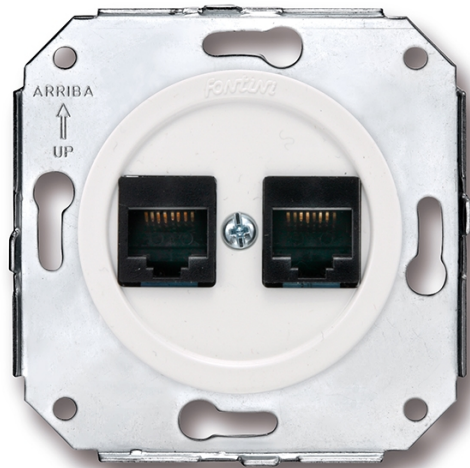

## Venezia double aansluiting RJ45 Cat.6 white

EAN: 8435263614633

### Specifications

Brand	Fontini	Product	TV/telephone/data/multimedia ports
Colour	White	Series	Venezia
Model	Double socket RJ45 CAT6	Weight	53g
Packaging	1 piece		