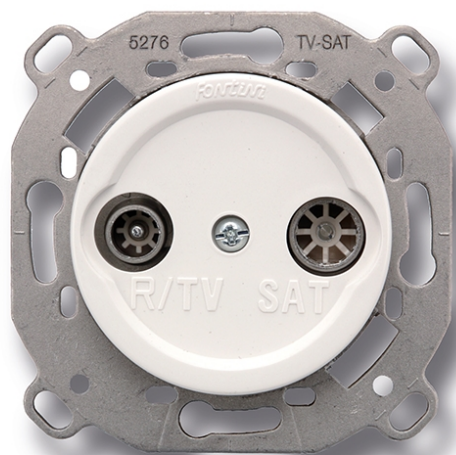

# GARBY COLONIAL (FITTING INSTALLATION)

35.711.05.2

Garby Colonial prise RTV/SAT finale white

EAN: 8422398784201

## Specifications

Brand	Fontini	Product	TV/telephone/data/multimedia ports
Colour	White	Series	Garby Colonial (fitting installation), Venezia
Model	Final socket TV/SAT	Weight	100g
Packaging	1 piece		