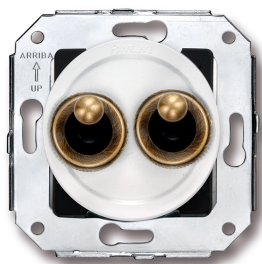

# SWITCH

Fontini / Venezia (fitting installation)

65.302.59.2

## Venezia double two-way switch 10A/250V white/toggle switch bronze

EAN: 8435263610932

### Specifications

|           |                       |         |         |
|-----------|-----------------------|---------|---------|
| Brand     | Fontini               | Product | Switch  |
| Colour    | White/bronze          | Series  | Venezia |
| Model     | Double two-way switch | Weight  | 77g     |
| Packaging | 1 piece               |         |         |