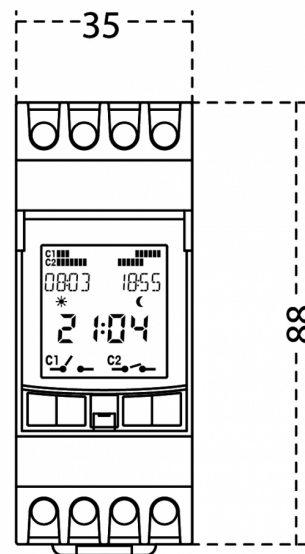

## Specifications

Battery	Replaceable battery CR2032, 3V 220 mAh
Brand	Orbis
Certificates, quality marks, markings	CE
Connection	Screw terminal
Contact	2 potential-free contact
Controller	Manual (de)activation, temporary or permanent
Corresponding light bulb	Incandescent light bulb 3000W / fluorescent light bulb 1200VA / halogen light bulb 3000W / halogen light bulb with transfo 2000VA / LED light bulb 90VA / low-energy light bulb 400VA
Dimensions	88mm x 35mm

Frequency	50/60Hz
Ingress protection	IP20
Mounting type	DIN rail
Number of modules	2
Operating temperature	-10°C to +45°C
Rated voltage	230V AC
Run time	4 years
Weight	138g