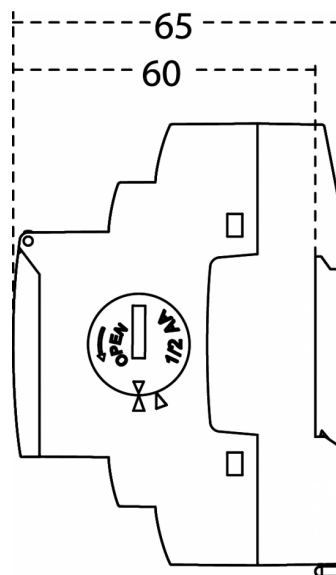

## Specifications

Battery	Replaceable battery CR2032, 3V 220 mAh
Brand	Orbis
Certificates, quality marks, markings	CE
Connection	Screw terminal
Contact	2 potential-free contact
Controller	Manual (de)activation, temporary or permanent
Corresponding light bulb	Incandescent light bulb 3000W / fluorescent light bulb 1200VA / halogen light bulb 3000W / halogen light bulb with transfo 2000VA / LED light bulb 90VA / low-energy light bulb 400VA
Dimensions	88mm x 35mm