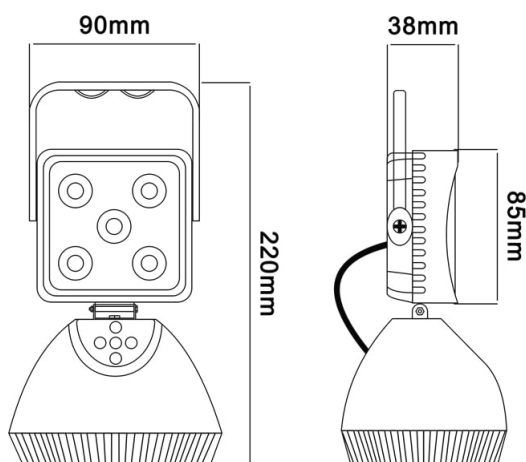

PROFESSIONAL WORK LIGHTS

EW2461-EU

LED work light, rechargeable, magnetic with chargers
12-24V DC and 230V AC

EAN: EW2461-EU

Specifications

Battery	Lithium	Luminous flux	Max. 950lm
Brand	4K	Model	EW2461
CE certificate	Yes	Operating temperature	-10°C to +40°C
Certificates, quality marks, markings	CE	Rated power	15W
Charging time	3h to 4h	Rechargeable	Yes
Colour	Black	Run time	> 4 hours
Contents of the box	Work light / cigarette socket charging lead 12/24V	Switch	Drukknop
Dimensions	230mm x 115mm x 100mm	Type	Rechargeable work lights
Good to know	The operating time of the work lamp is 4 to 6 hours.	Weight	820g
Ingress protection	IP65		
Light patterns	100% white, 30% white, 100% amber, SOS		
Light source	LED		