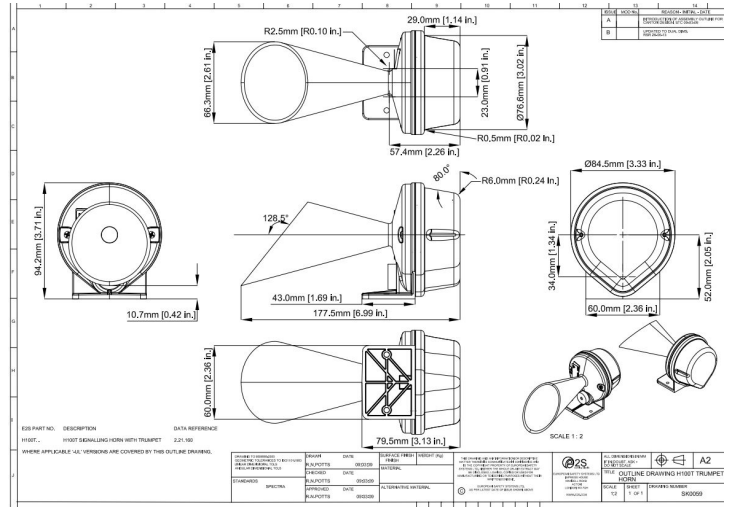

SIRENS & HORNS

H100B230C

Signal horn, max. 100dB @ 1m, 40-260V AC/DC, grey

Specifications

Alarm stages	1
Brand	E2S
CE certificate	Yes
Cable entry	1x 5-7mm grommet
Certificates, quality marks, markings	CE, GOST-R, EAC
Colour	RAL 7038 grey
Dimensions	86mm x 86mm x 85mm
Ingress protection	IP65
Material	ABS
Model	Signal horn
Mounting type	Wall mounting

Number of tones	3
Operating temperature	-25°C to +50°C
Operating voltage	48-230V AC/DC
Rated current	48V DC 15mA / 115V DC 19mA / 240V AC 10mA
Rated voltage	48-230V AC/DC
Relative humidity	Minder dan 90% (geen condensatie) bij 20°C
Sound level (max.)	100dB(A)
Type	Pre-configured
Voltage	48V
Voltage type	AC
Weight	118g