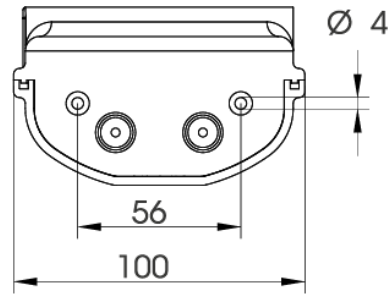

LIGHT & SOUND COMBINED

PB301

PIPS base haakse montage 12-24V AC/DC grey

EAN: 5414184701649

Specifications

Brand	PIPS	Material	Polycarbonate
CE certificate	Yes	Mounting and connection type	Wall mount
Cable entry	Cable gland	Operating temperature	-40°C to +55°C
Certificates, quality marks, markings	CE, UL type 4X, EAC	Type	Base for PIPS module
Colour	RAL 7035 light grey	UL certificate	Yes
Dimensions	100mm x 115mm x 61mm	Voltage	12/24V AC/DC
Ingress protection	IP66	Weight	190g