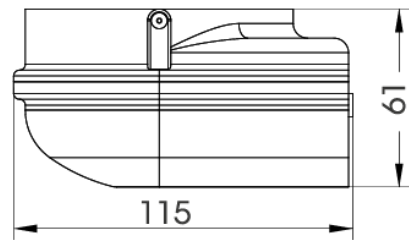

LIGHT & SOUND COMBINED

PB301

PIPS base haakse montage 12-24V AC/DC grey

EAN: 5414184701649

Specifications

Brand	PIPS	Material	Polycarbonate
CE certificate	Yes	Mounting and connection type	Wall mount
Cable entry	Cable gland	Operating temperature	-40°C to +55°C
Certificates, quality marks, markings	CE, UL type 4X, EAC	Type	Base for PIPS module
Colour	RAL 7035 light grey	UL certificate	Yes
Dimensions	100mm x 115mm x 61mm	Voltage	12/24V AC/DC
Ingress protection	IP66	Weight	190g