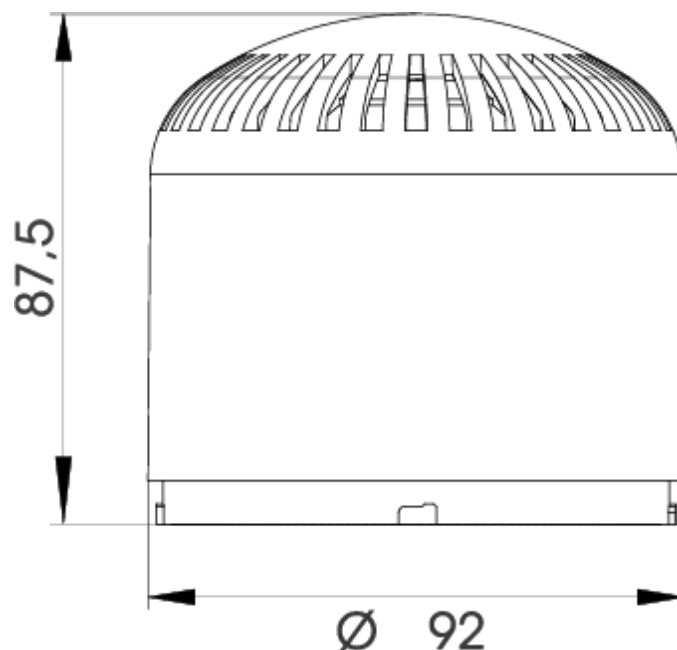

LIGHT & SOUND COMBINED

PLS204

PIPS LED blue siren 65dB - 115dB

Specifications

Alarm stages	3
Brand	PIPS
CE certificate	Yes
Certificates, quality marks, markings	CE, UL type 4X, EAC
Colour lens	Blue
Dimensions	Ø92mm x 87,5mm
Ingress protection	IP65
LED life	100 000h
LEDs colour	Blue
Light patterns	Steady and triple blink
Light source	LED
Luminous intensity	7cd

Number of tones	64
Operating temperature	-40°C to +55°C
Particularities	Blinks ± 100cycles/minute
Rated current	12V AC/DC 3A / 24V AC/DC 1A / 40V AC/DC 0,6A / 80V AC/DC 0,3A / 120V AC 0,18A / 240V AC 0,1A
Sound level (max.)	115dB
Type	PIPS module
UL certificate	Yes
Voltage	Depending on the installed base
Weight	540g