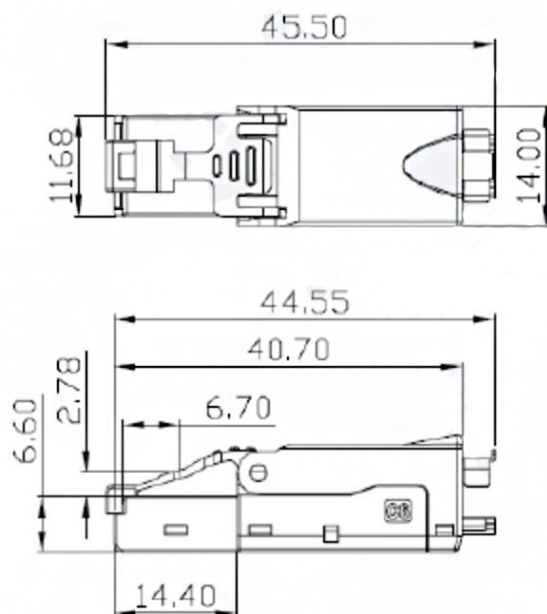

TWISTED PAIR

CCS-2012009

Plug | Cat.6A | STP

EAN: 8031912029201

Specifications

Adequate for PoE	Yes	Ingress protection	IP20
Brand	CCS	Packaging	1 piece
Cable type	Solid	Shielding	Yes
Category	Cat.6 _A	Type	RJ45 field plugs
Crimping tool required	No	Wire cross-section	AWG 26/1-22/1, AWG 27/7-22/7
Design	Straight	Wiring diagram	T568A / T568B