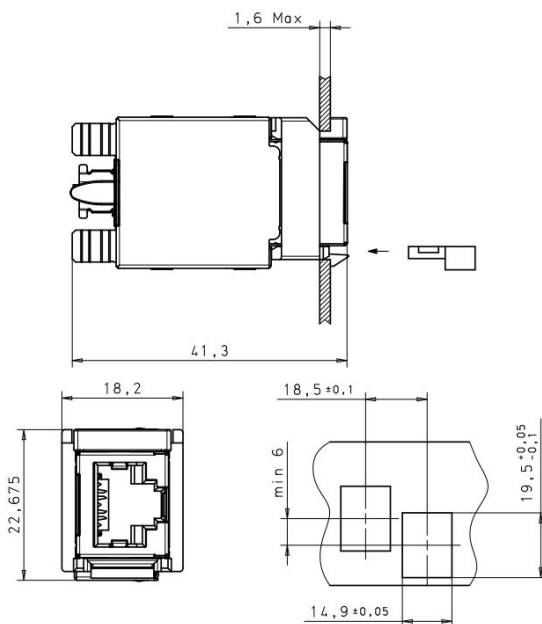

TWISTED PAIR

FRN 304373

Connector Cat.6, 1xRJ45/s, Snap-in

EAN: 7611821058694

Specifications

Adequate for PoE	Yes	Ingress protection	IP20
Brand	Reichle & De-Massari	Packaging	1 piece
Category	Cat.6	Shielding	Yes
Colour	Metallic/white	Type	RJ45 jacks
Design	For Snap-in	Wiring diagram	T568A / T568B