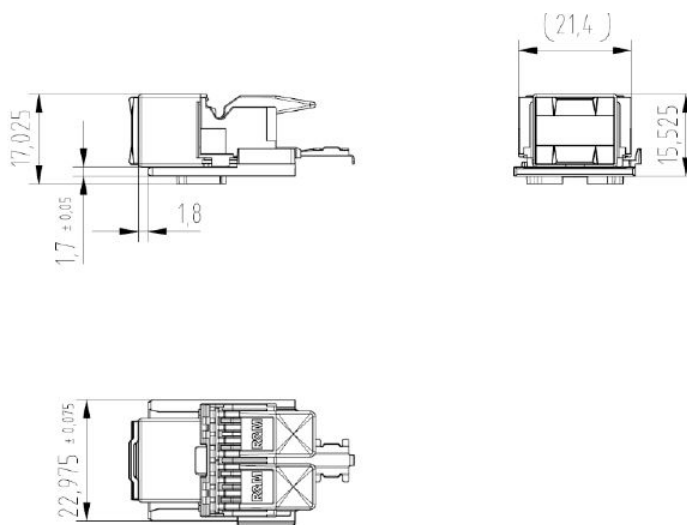

# TWISTED PAIR

FRN 305114

Connector | Cat.6 | 1xRJ45/u | Special

EAN: 7611821058052

## Specifications

Adequate for PoE	Yes
Brand	Reichle & De-Massari
Category	Cat.6
Colour	Blue
Design	For direct attach
Ingress protection	IP20

Shielding	No
Type	RJ45 jacks
Wiring diagram	T568A / T568B