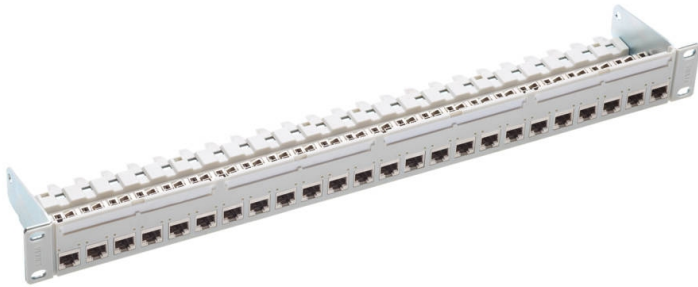

19"

FRN 813489

19" 1U PC patch panel 24xRJ45/s, Cat.6A, grey, loaded

EAN: 4110014000572

## Specifications

Brand	Reichle & De-Massari	Number of ports	24
Category	Cat.6 <sub>A</sub>	Shielding	Shielded
Colour	Grey	Type	Patch panels
Compostion	Loaded		
Design	Single row		
Dimensions	19" x 1U		