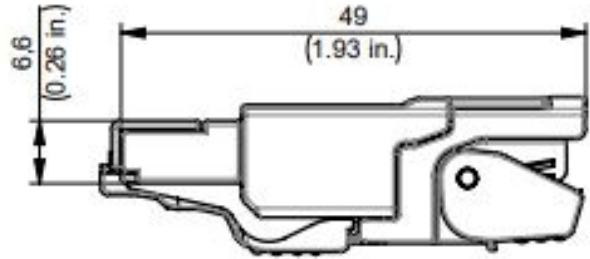

TWISTED PAIR

J00026A2003

MFP8 T568 B Cat.6A; AWG26/1-AWG24/1, AWG27/7-AWG24/7

EAN: 4110014000896

Specifications

Adequate for PoE	Yes	Ingress protection	IP20
Brand	Telegärtner	Packaging	1 piece
Cable type	Solid	Shielding	Yes
Category	Cat.6A	Type	RJ45 field plugs
Crimping tool required	No	Wire cross-section	AWG 26/1-24/1, AWG 27/7-24/7
Design	Straight	Wiring diagram	T568B