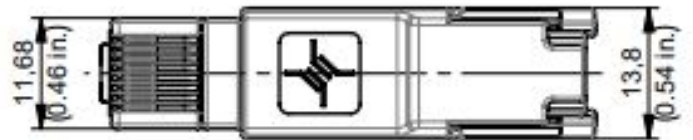

TWISTED PAIR

J00026A2003

MFP8 T568 B Cat.6A; AWG26/1-AWG24/1, AWG27/7-AWG24/7

EAN: 4110014000896

Specifications

Adequate for PoE	Yes	Ingress protection	IP20
Brand	Telegärtner	Packaging	1 piece
Cable type	Solid	Shielding	Yes
Category	Cat.6A	Type	RJ45 field plugs
Crimping tool required	No	Wire cross-section	AWG 26/1-24/1, AWG 27/7-24/7
Design	Straight	Wiring diagram	T568B