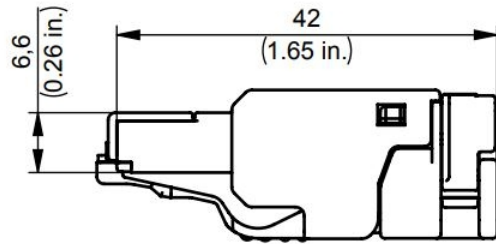

TWISTED PAIR

J00026A3001

UFP8 T568B Cat.6A, AWG24/1-AWG23/1; AWG27/7-AWG23/7

EAN: 4110000014189

Specifications

Adequate for PoE	Yes	Ingress protection	IP20
Brand	Telegärtner	Packaging	1 piece
Cable type	Solid	Shielding	No
Category	Cat.6A	Type	RJ45 field plugs
Crimping tool required	No	Wire cross-section	AWG 24/1-23/1, AWG 27/7-23/7
Design	Straight	Wiring diagram	T568B