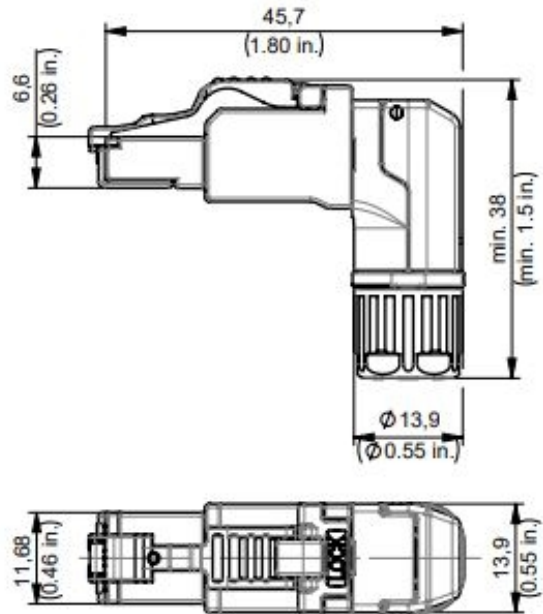

TWISTED PAIR

J00026A4000

MFP8-4x90 T568A Cat.6A, AWG24/1-22/1, AWG27/7-22/7

EAN: 4110001503574

Specifications

Adequate for PoE	Yes	Ingress protection	IP20
Brand	Telegärtner	Packaging	1 piece
Cable type	Solid	Shielding	Yes
Category	Cat.6 _A	Type	RJ45 field plugs
Crimping tool required	No	Wire cross-section	AWG 24/1-22/1, AWG 27/7-22/7
Design	Angled	Wiring diagram	T568A