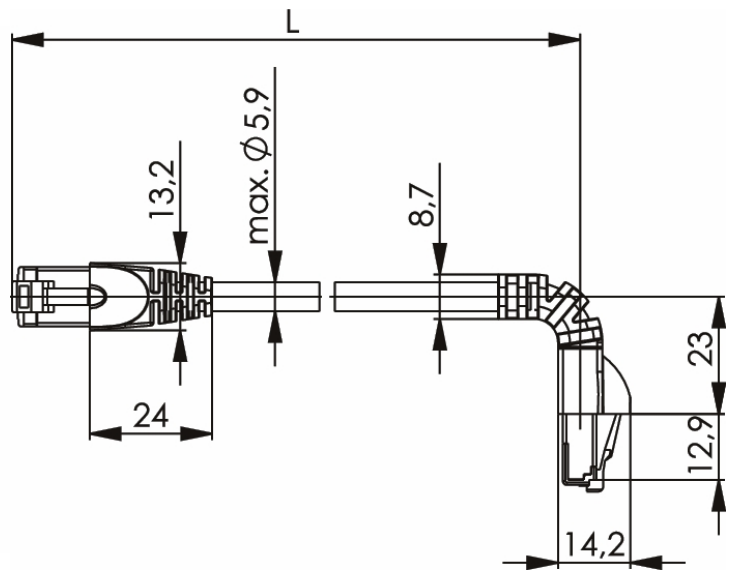

TWISTED PAIR

L00001A0155

Patch cord S/FTP Cat.6A. 2,0m MP8 FS600 LSZH grey

EAN: 4110000024176

Specifications

Adequate for PoE	Yes	Colour	Grey
Bandwidth	500MHz	Connecting angle	90° † - 180°
Brand	Telegärtner	Material	Copper
Cable	S/FTP	Type	Patch cords
Category	Cat.6A	Wire cross-section	AWG 27
Certificates, quality marks, markings	cUL		