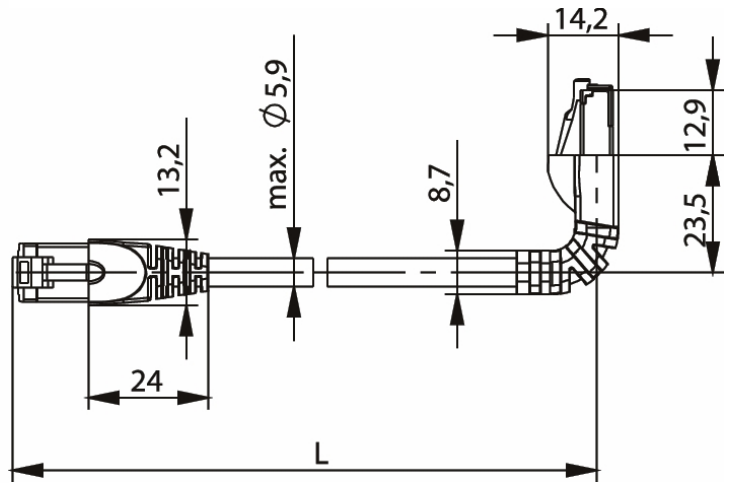

# TWISTED PAIR

L00002A0203

Patch cord | S/FTP | Cat.6A | (ISO/IEC) | MP8 FS500  
| 3m

EAN: 4110012004575

## Specifications

Adequate for PoE	Yes
Bandwidth	500MHz
Brand	Telegärtner
Cable	S/FTP
Category	Cat.6A
Certificates, quality marks, markings	cUL

Colour	Grey
Connecting angle	90° ↕ - 180°
Length	3m
Material	Copper
Type	Patch cords
Wire cross-section	AWG 27