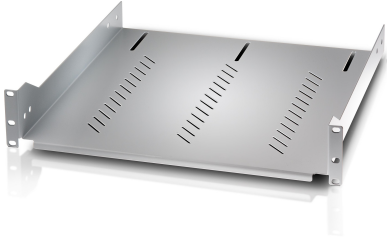

CCS-
2011079

19" fix shelf D470mm vloerracks D600mm (op 4 profielen)

EAN: 4110001602764

Specifications

Brand	CCS
Colour	RAL 7035 grey
Dimensions	D470mm

Material	Sheet steel
Model	19" x 2U
Mounting and connection type	Fixed on 19" mounting profiles