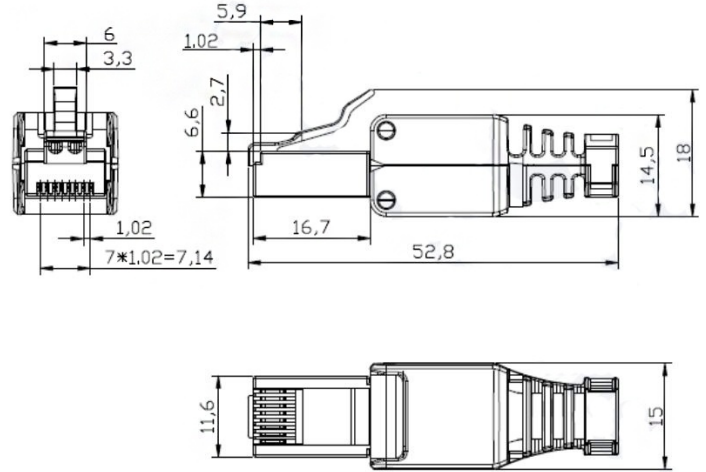

# TWISTED PAIR

CCS-2012003

CCS plug | Cat.5e | UTP

EAN: 8031912020598

## Specifications

Adequate for PoE	Yes	Ingress protection	IP20
Brand	CCS	Packaging	1 piece
Cable type	Solid	Shielding	No
Category	Cat.5e	Type	RJ45 field plugs
Crimping tool required	No	Wire cross-section	AWG 24/1-23/1, AWG 24/7-23/7
Design	Straight	Wiring diagram	T568A / T568B