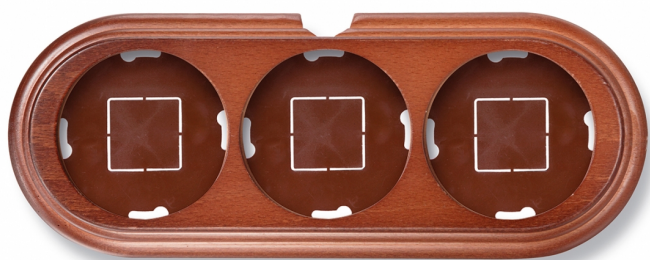

GARBY (SURFACE INSTALLATION)

30.833.19.2

Garby base 3 elements horizontal with cable gland
beech honey

EAN: 8435263612660

Specifications

Brand	Fontini	Packaging	1 piece
Colour	Honey	Product	Frames & bases
Dimensions	252mm x 95mm x 22mm	Series	Garby (surface installation)
Model	Base 3 elements	Weight	196g