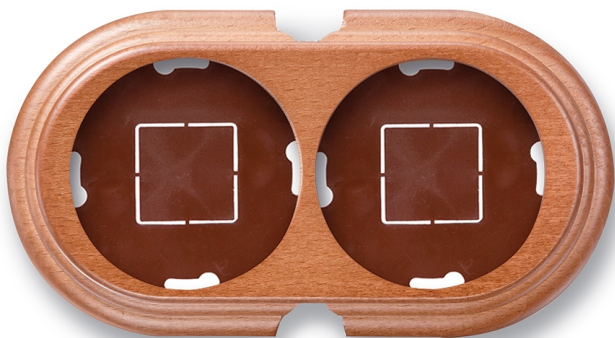

## GARBY (SURFACE INSTALLATION)

30.852.19.2

Garby base 2 elements horizontal with 2 cable gland  
beech honey

EAN: 8435263634723

### Specifications

Brand	Fontini	Packaging	1 piece
Colour	Honey	Product	Frames & bases
Dimensions	181mm x 95mm x 22mm	Series	Garby (surface installation)
Model	Base 2 elements	Weight	142g