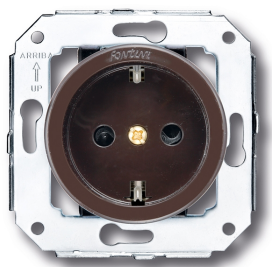

SWITCH

Fontini / Venezia (fitting installation)

35.212.03.2

Venezia socket with side earth contact Schuko 16A/250V brown

EAN: 8422398792671

Specifications

Brand	Fontini
Category	Venezia
Colour	Brown
Packaging	1 piece

Product	Socket
Series	Venezia
Type	Socket with side earthing
Weight	52g