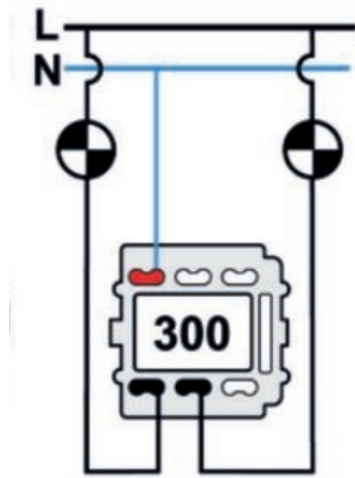

VENEZIA (FITTING INSTALLATION)

35.300.17.2

Venezia double switch single pole 10A/250V
white/butterfly knob porcelain white

EAN: 8422398788650

Doble interruptor
Double one-pole switch
Double interrupteur unipolaire

Specifications

Brand	Fontini
Colour	White
Model	Double single-pole switch
Packaging	1 piece

Product	Switch
Series	Venezia
Weight	91g