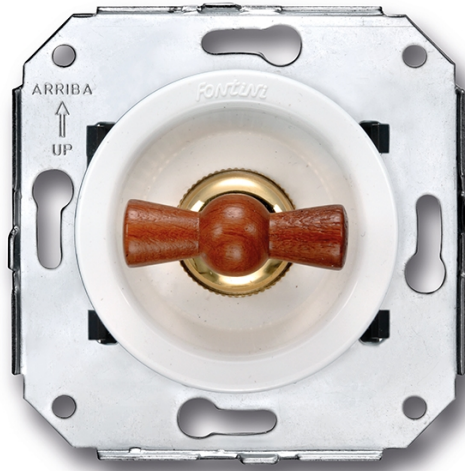

VENEZIA (FITTING INSTALLATION)

35.304.16.2

Venezia intermediate switch 10A/250V white/butterfly knob beech

EAN: 8422398783693

Specifications

Brand	Fontini	Product	Switch
Colour	White/beech	Series	Venezia
Model	Crossover switch	Weight	91g
Packaging	1 piece		