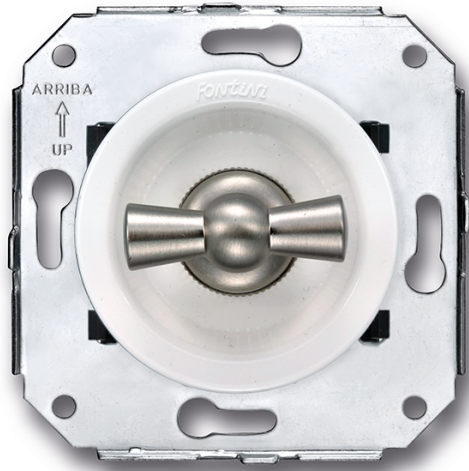

VENEZIA (FITTING INSTALLATION)

35.304.25.2

Venezia intermediate switch 10A/250V white/butterfly knob nickel

EAN: 8422398793845

Specifications

Brand	Fontini	Product	Switch
Colour	White/nickel	Series	Venezia
Model	Crossover switch	Weight	103g
Packaging	1 piece		