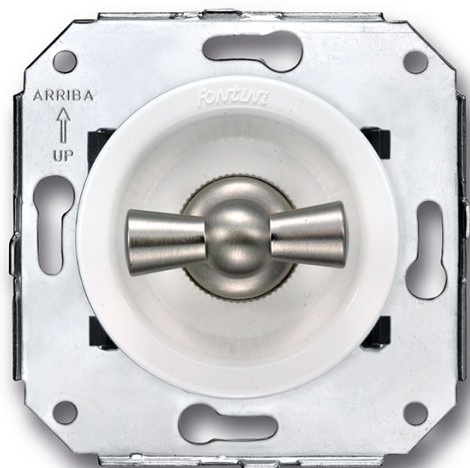

VENEZIA (FITTING INSTALLATION)

35.308.25.2

Venezia two-way switch 10A/250V white/butterfly knob
nickel

EAN: 8422398793814

Specifications

Brand	Fontini	Product	Switch
Colour	White/nickel	Series	Venezia
Model	Wisselschakelaar	Weight	99g
Packaging	1 piece		