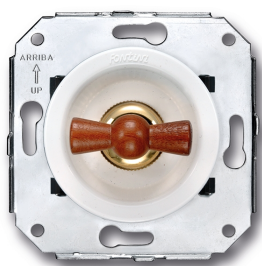

SWITCH

Fontini / Venezia (fitting installation)

35.328.16.2

Venezia rotary push button switch 10A/250V white/butterfly knob beech

EAN: 8435263634259

Specifications

Brand	Fontini	Product	Switch
Colour	White/beech	Series	Venezia
Model	Rotary push button switch	Weight	90g
Packaging	1 piece		