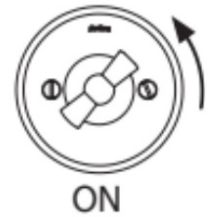

VENEZIA (FITTING INSTALLATION)

35.328.30.2

Venezia rotary push button switch 10A/250V
white/butterfly knob gold

EAN: 8435263634297

Specifications

Brand	Fontini
Colour	White/gold
Model	Rotary push button switch
Packaging	1 piece