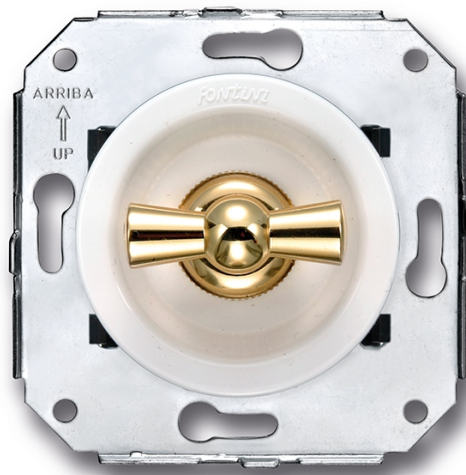

VENEZIA (FITTING INSTALLATION)

35.328.30.2

Venezia rotary push button switch 10A/250V
white/butterfly knob gold

EAN: 8435263634297

Specifications

Brand	Fontini
Colour	White/gold
Model	Rotary push button switch
Packaging	1 piece

Product	Switch
Series	Venezia
Weight	102g