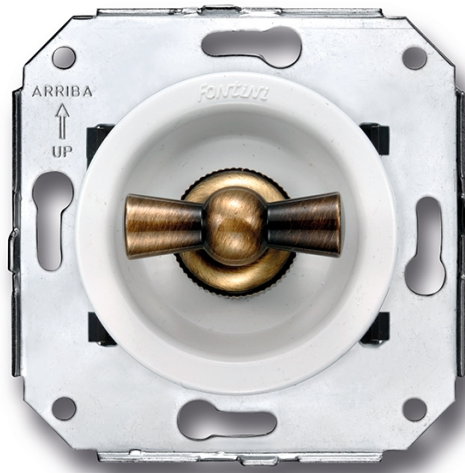

VENEZIA (FITTING INSTALLATION)

35.342.59.2

Venezia electric blinds mechanism 10A/250V
white/butterfly knob bronze

EAN: 8422398793456

Specifications

Brand	Fontini	Product	Switch
Colour	White/bronze	Series	Venezia
Model	Electric blinds mechanism	Weight	99g
Packaging	1 piece		