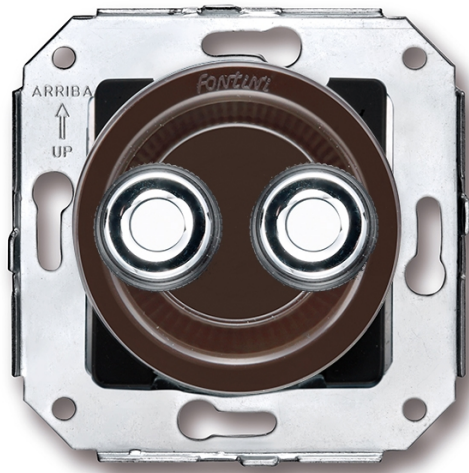

VENEZIA (FITTING INSTALLATION)

35.343.58.2

Venezia double push button 10A/250V AC - 24V DC
brown/push button chrome

EAN: 8435263613759

Specifications

Brand	Fontini	Product	Drukknop
Colour	Brown/chrome	Series	Venezia
Model	Double push button	Weight	77g
Packaging	1 piece		