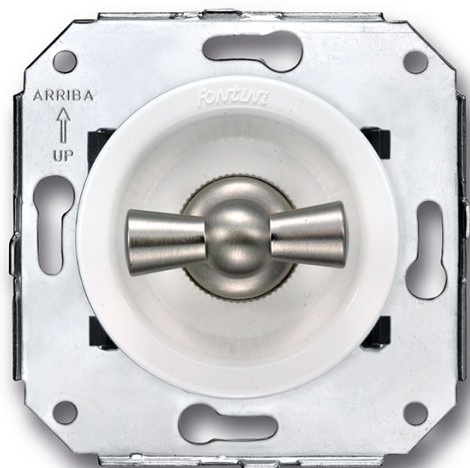

VENEZIA (FITTING INSTALLATION)

35.344.25.2

Venezia double rotary push button switch 10A/250V
white/butterfly knob nickel

EAN: 8435263634372

OFF

ON 1

ON 2

Specifications

Brand	Fontini
Colour	White/nickel
Model	Double rotary push button switch
Packaging	1 piece

Product	Switch
Series	Venezia
Weight	98g