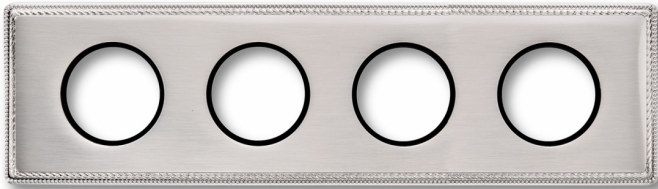

# VENEZIA (FITTING INSTALLATION)

39.804.51.2

Venezia frame 4 elements nickel

EAN: 8435263614862

## Specifications

Brand	Fontini	Packaging	1 piece
Colour	Nickel	Product	Frames & bases
Dimensions	324mm x 91mm x 12mm	Series	Venezia
Model	Frame 4 elements	Weight	505g