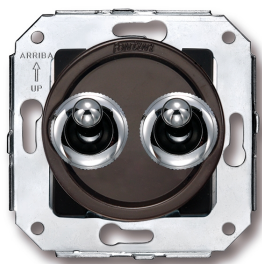

SWITCH

Fontini / Venezia (fitting installation)

65.300.52.2

Venezia double switch single pole 10A/250V brown/toggle switch chrome

EAN: 8435263610840

Specifications

Brand	Fontini
Colour	Brown/chrome
Packaging	1 piece
Product	Switch

Series	Venezia
Type	Double single-pole switch
Weight	72g