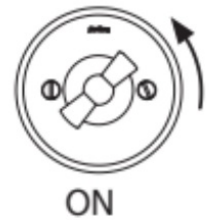

GARBY (SURFACE INSTALLATION)

30.328.61.1

Garby rotary push button switch 10A/250V AC porcelain decoration blue/silver

EAN: 8435450110641

Specifications

Brand	Fontini	Packaging	1 piece
Colour	Blue/silver decor	Product	Switch
Model	Rotary push button switch	Series	Garby (surface installation)