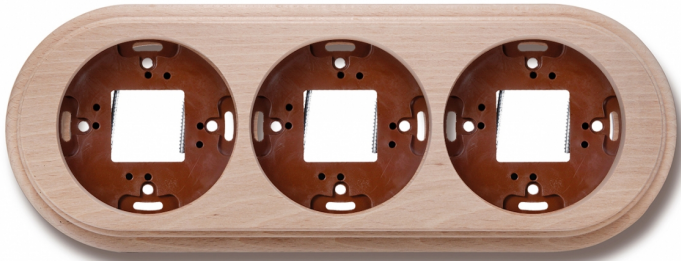

GARBY (SURFACE INSTALLATION)

30.803.81.2

Garby base 3 elements beech natural

EAN: 8435450112676

Specifications

Brand	Fontini	Packaging	1 piece
Colour	Natural	Product	Frames & bases
Dimensions	252mm x 95mm x 22mm	Series	Garby (surface installation)
Model	Base 3 elements	Weight	139g