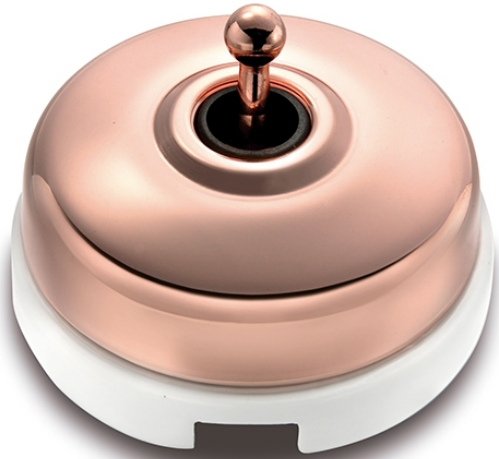

## DIMBLER (SURFACE INSTALLATION)

60.308.72.2

Dimbler two-way switch 10A/250V base porcelain white/knob, dome copper

EAN: 8435450116636

### Specifications

Brand	Fontini	Packaging	1 piece
Colour	White/copper	Product	Switch
Model	Wisselschakelaar	Series	Dimbler