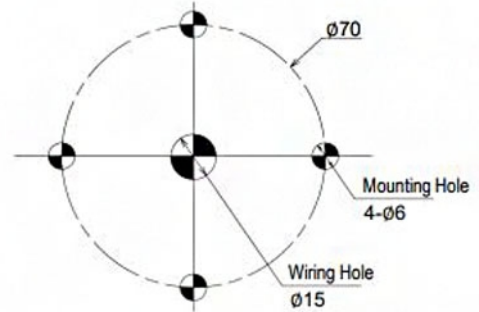

LED BEACONS

SZK-101

PVC bracket, wall mount, 100mm, Ø80mm

EAN: 4938766023895

Screw/Nut	Recommended Tightening Torque
M5	1.4N·m

Specifications

Brand	Patlite
Colour	Black
Dimensions	Ø80mm / Ø100mm
Material	Hard plastic