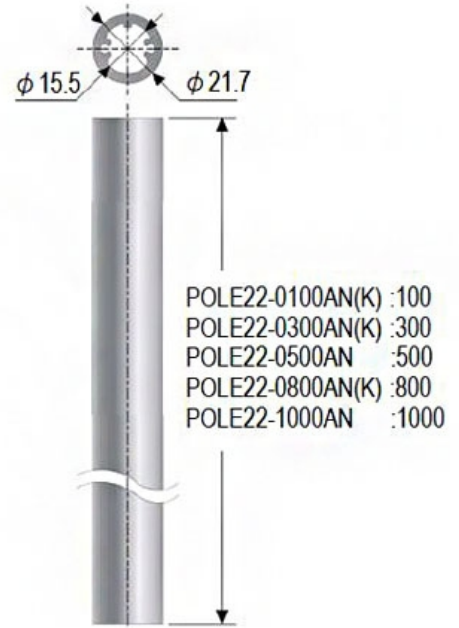

# SIGNAL TOWERS

POLE22-0100AN

Mounting pole, aluminium, 100mm, Ø22mm, no thread

## Specifications

|            |                |
|------------|----------------|
| Brand      | Patlite        |
| Colour     | Silver         |
| Dimensions | Ø50mm x 27,5mm |
| Material   | Aluminum       |

|                   |                        |
|-------------------|------------------------|
| Mounting location | Indoor                 |
| Type              | Pole mount for Patlite |
| Weight            | 520g                   |